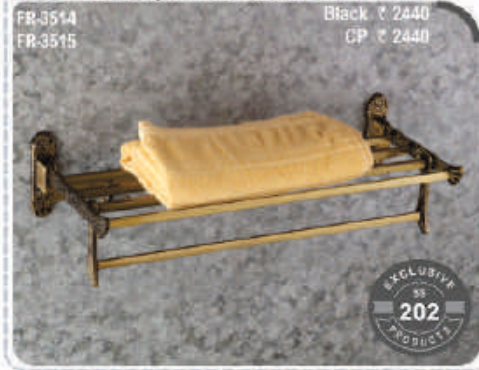

- GS-3419 (6" x 12") (SS 304) ₹ 3120
- GS-3420 (6" x 15") (SS 304) ₹ 3522
- GS-3421 (6" x 18") (SS 304) ₹ 3853

Nothing ahead of it Towel Rack COLLECTION

FR-3501 Folding Towel Rack-Round (SS-202) CP ₹ 1881

FR-3502 Folding Towel Rack - Square (SS-202) CP ₹ 2021

FR-3503 Folding Towel Rack with Hook-Double Dacker (SS-202) CP ₹ 2440

FR-3504 Folding Rajwadi Towel Rack ANTIQUE ₹ 2927

FR-3505 Glass Towel Rack - Fully SS 304 (Toughened + Frosted + Glittered Glass) ₹ 6058