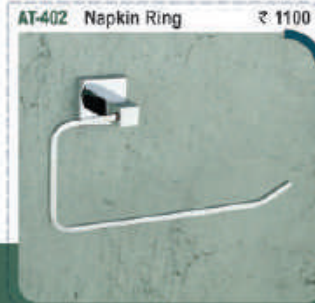

EXCLUSIVE
SS
304
PRODUCTS