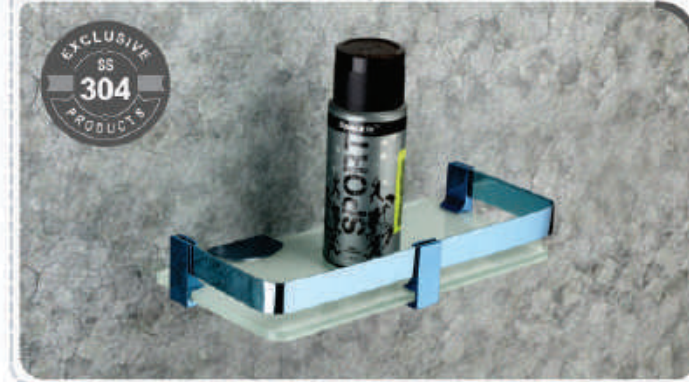

₹ 1390

6S-3404 Shelf with Tumbler Holder & Rod (SS 202)

₹ 1220

SS Shelf (SS 202)

- GS-3405 (12" x 5") (SS 202) ₹ 870
- GS-3406 (15" x 5") (SS 202) ₹ 995
- GS-3407 (18" x 5") (SS 202) ₹ 1180

PVD Blue Glitter Glass Shelf (Frosted + Toughened + Glitter + Double Coating)