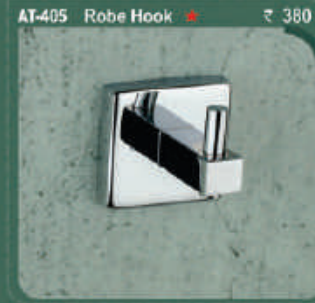

EXCLUSIVE
SS
304
PRODUCTS