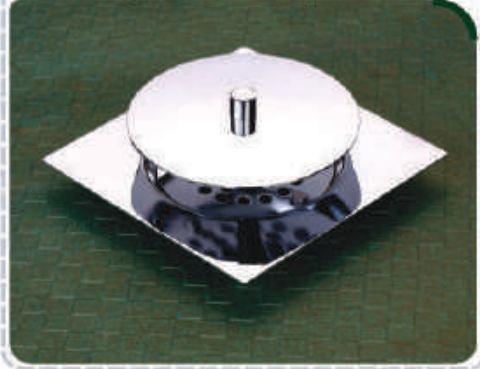

NR-3608 Napkin Ring ₹ 642

NR-3609 Napkin Ring ₹ 683

NR-3610 Napkin Ring (SS 202) ₹ 1566

NR-3611 Napkin Ring ₹ 861

Gratings

Export Quality Bath Accessories

EXCLUSIVE
SS
304
PRODUCTS

GR-3701 Gratings (Dirt Concealed-CP) 6" x 6" ₹ 1484

GR-3704 Gratings - Satin - 6" x 6" ₹ 700

GR-3708 Cockroach Trap ₹ 522

GR-3709 Cockroach Trap Big ₹ 522

EXCLUSIVE
SS
304
PRODUCTS

22
23

22
23

22
23

OT-5001 Glass Soap Dish (Round) ₹ 138