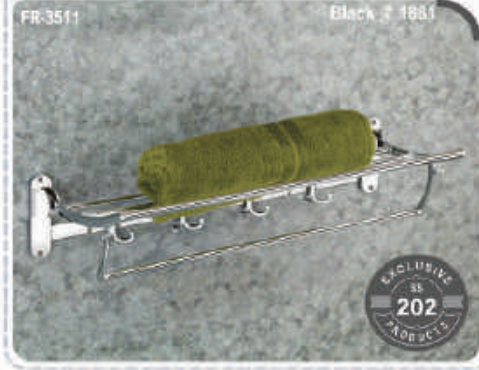

Nothing ahead of it Towel Rack COLLECTION

FR-3501 Folding Towel Rack-Round (SS-202) CP ₹ 1881