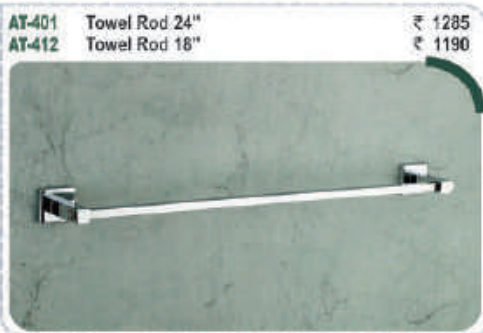

EXCLUSIVE
SS
304
PRODUCTS