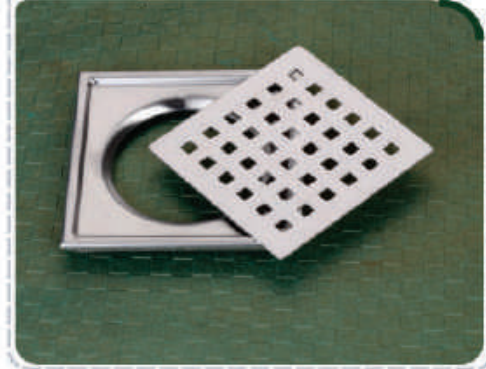

GR-3705 Gratings - Satin - 6" x 6" ₹ 700