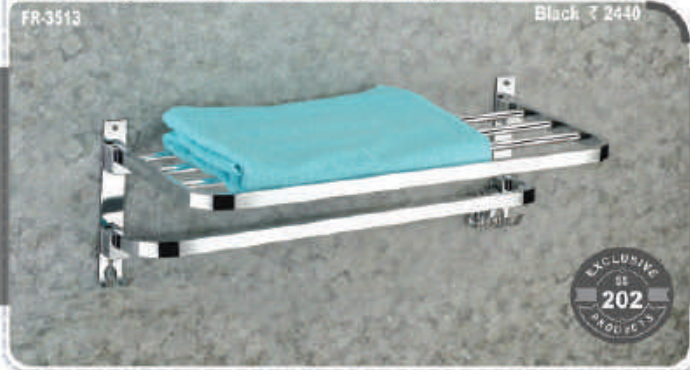

FR-3503 Folding Towel Rack with Hook-Double Dacker (SS-202) CP ₹ 2440