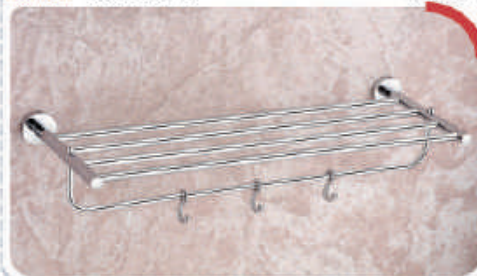

DC-1125 ₹ 1559
Soap Dish with
Napkin Rod

DC-1126 ₹ 1495
Tumbler Holder with
Napkin Rod

DC-1127 ₹ 2289
Liquid Dispenser
with Napkin Rod

DC-1102 ₹ 880
Napkin Ring

High Royal SERIES

EXCLUSIVE
304
PRODUCTS

Export Quality Bath Accessories

Addicted to Appreciate

HR-1200 Towel Rod,
Soap Dish,
Tumbler Holder,
Napkin Ring,
Robe Hook.
5 Piece Set
₹ 4641

HR-1206 Towel Rack 24"
HR-1211 Towel Rack 18" ₹ 3517
₹ 3276

HR-1201 Towel Rod 24"
HR-1212 Towel Rod 18" ₹ 1164
₹ 1100