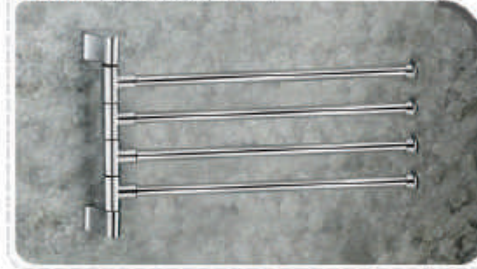

NR-3610 Napkin Ring (SS 202) ₹ 1566