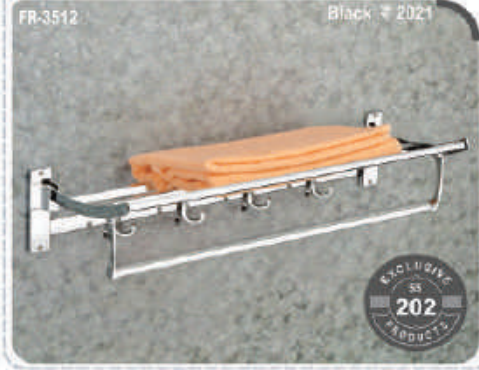

FR-3502 Folding Towel Rack - Square (SS-202) CP ₹ 2021