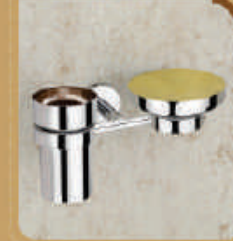

No Competition, Nor Comparison

DC-1100 Towel Rod,
Soap Dish,
Tumbler Holder,
Napkin Ring,
Robe Hook.
₹ 4871

DC-1106 Towel Rack 24" (FULLY SS-304) ₹ 3027

DC-1101 Towel Rod 24" ₹ 1258
DC-1112 Towel Rod 28" ₹ 1194

DC-1103 ₹ 1168
Soap Dish

DC-1104 ₹ 1205
Tumbler Holder

DC-1107 ₹ 2001
Liquid Dispenser

DC-1150 ₹ 10372
Multi Purpose Pole

DC-1110 ₹ 1961
Soap Dish with
Tumbler Holder

DC-1117 ₹ 2758
Liquid Dispenser
with Soap Dish

DC-1124 ₹ 2693
Tumbler Holder with
Liquid Dispenser

DC-1109 ₹ 1967
Double Soap
Dish

DC-1122 ₹ 1897
Double Tumbler
Holder

DC-1123 ₹ 3490
Double Liquid
Dispenser (SS)

DC-1128 ₹ 1702
Double Liquid
Dispenser (Glass)

Addicted to Appreciate

HR-1200 Towel Rod,
Soap Dish,
Tumbler Holder,
Napkin Ring,
Robe Hook.
5 Piece Set
₹ 4641

HR-1206 Towel Rack 24"
HR-1211 Towel Rack 18" ₹ 3517
₹ 3276

HR-1201 Towel Rod 24"
HR-1212 Towel Rod 18" ₹ 1164
₹ 1100